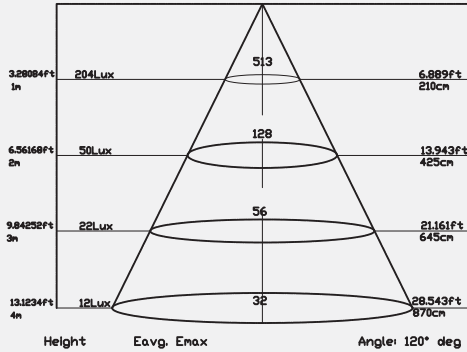

### Photometric Fotometrik

Photometry 2800K

Photometry 2800K

Photometry 4000K

Photometry 4000K

Order Code  
Sipariş Kodu

Color Temperature  
Renk sıcaklığı

Power  
Güç