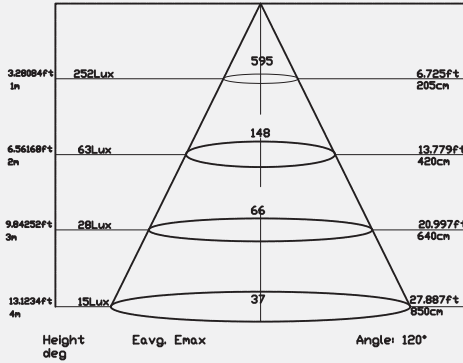

### Photometric Fotometrik

Photometry 2800K

Photometry 2800K

Photometry 4000K

Photometry 4000K

Order Code  
Sipariş Kodu

Color Temperature  
Renk sıcaklığı

Power  
Güç